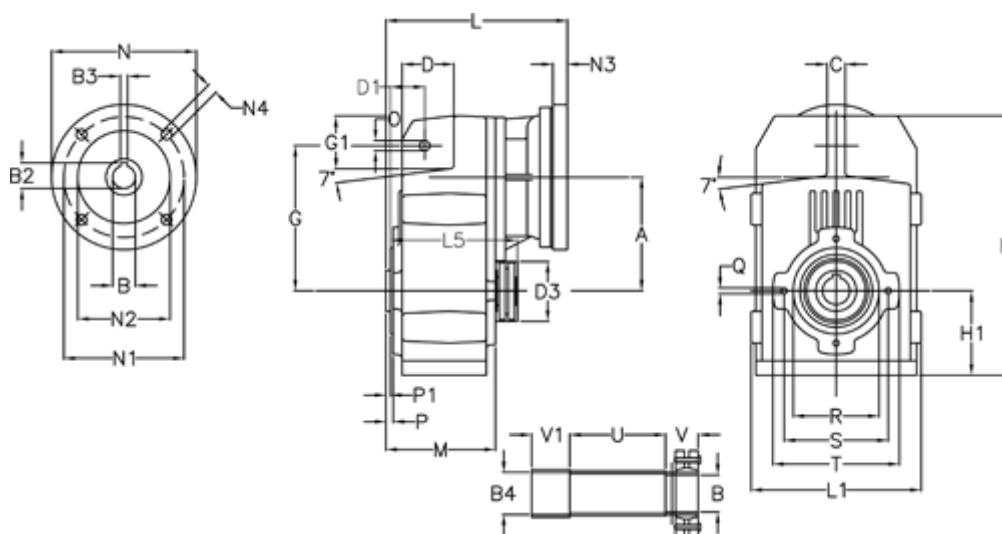

Article number: 29560361995220

Description: Shaft mounted gear  
A314S-619,9-P63B5

## Measures

A = 150.50	D1 = 54.0	I5 = 180.0	P1 = 3.5	V1 = 42
B = 36	d3 = 90	M = 125.0	Q = M10x17	
B1 = 11	G = 170	N = 140	R = 110	
B2 = 12.8	G1 = 84.0	N1 = 115	S = 130	
B3 = 4	H = 326.0	N2 = 95	T = 150	
B4 = 38	H1 = 102.0	N4 = M8x19	Tightening torque N m = 14.5	
C = 20	L = 283.0	O = 13	U = 73.0	
D = 68.0	L1 = 210	P = 6.5	V = 42	